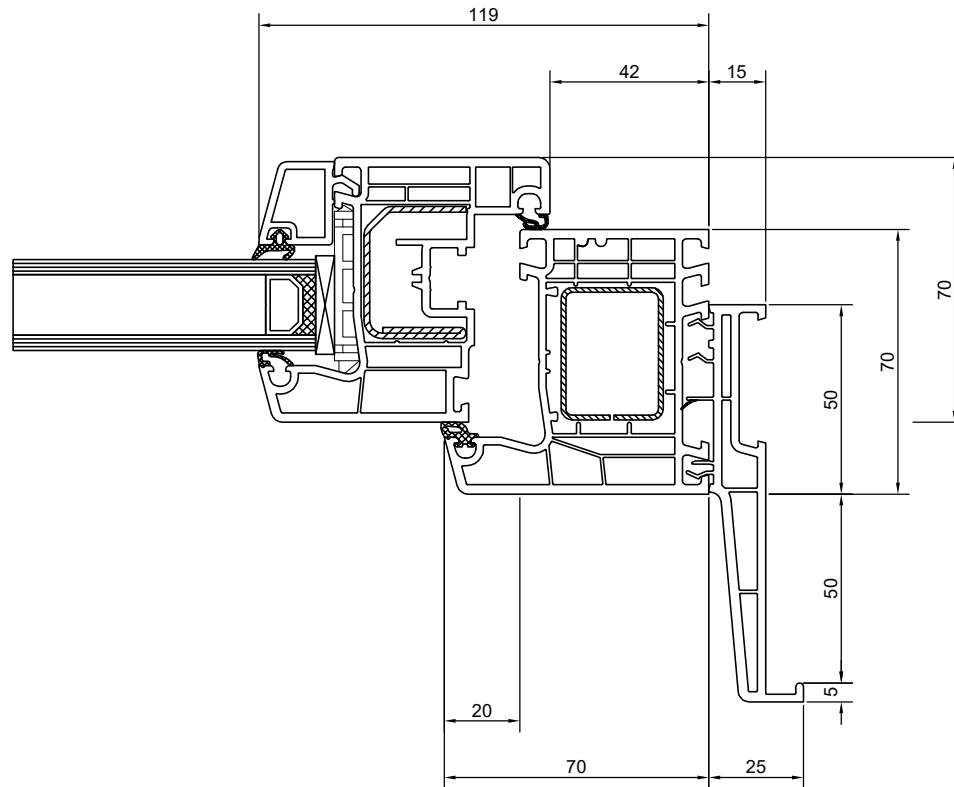

Inwards Opening Window Head - Direct Fix w/ 105 mm Sill Extension

Inwards Opening Window Jamb - Direct Fix w/ 105 mm Sill Extension

Inwards Opening Window Sill - Direct Fix w/ 105 mm Sill Extension