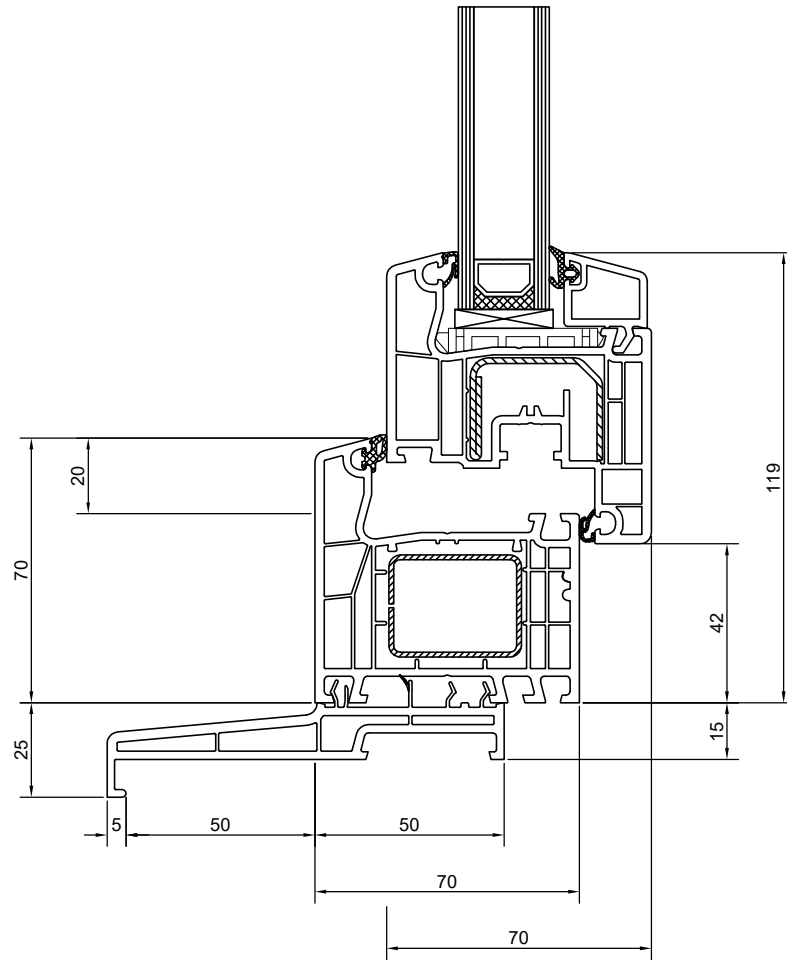

Inwards Opening Window Head - Direct Fix w/ 105 mm Sill Extension

Inwards Opening Window Jamb - Direct Fix w/ 105 mm Sill Extension

Inwards Opening Window Sill - Direct Fix w/ 105 mm Sill Extension