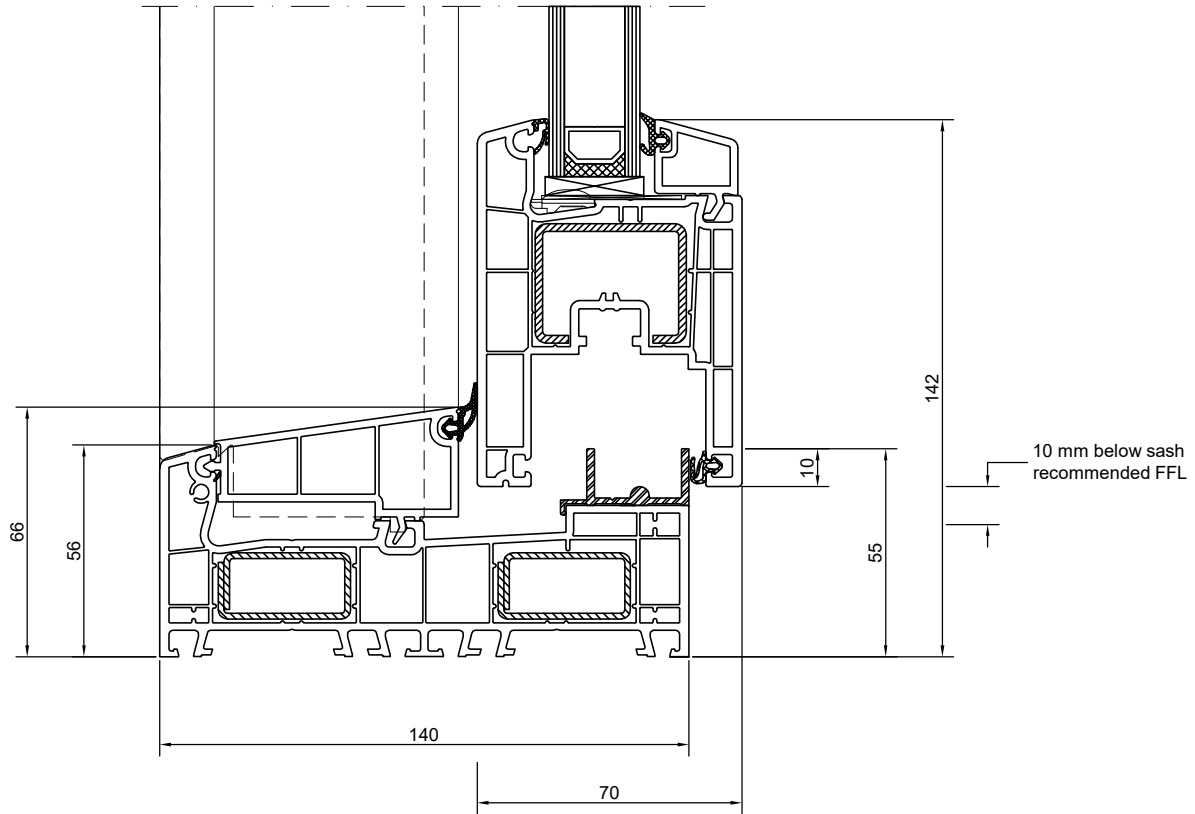

Smart Slider Head - Reveal Fix

Smart Slider Jamb - Reveal Fix

Smart Slider Sill - Reveal Fix

System: Aluplast Ideal 4000
 Cladding: X
 Version: 1.00, JAN19
 Scale: 1 : 2