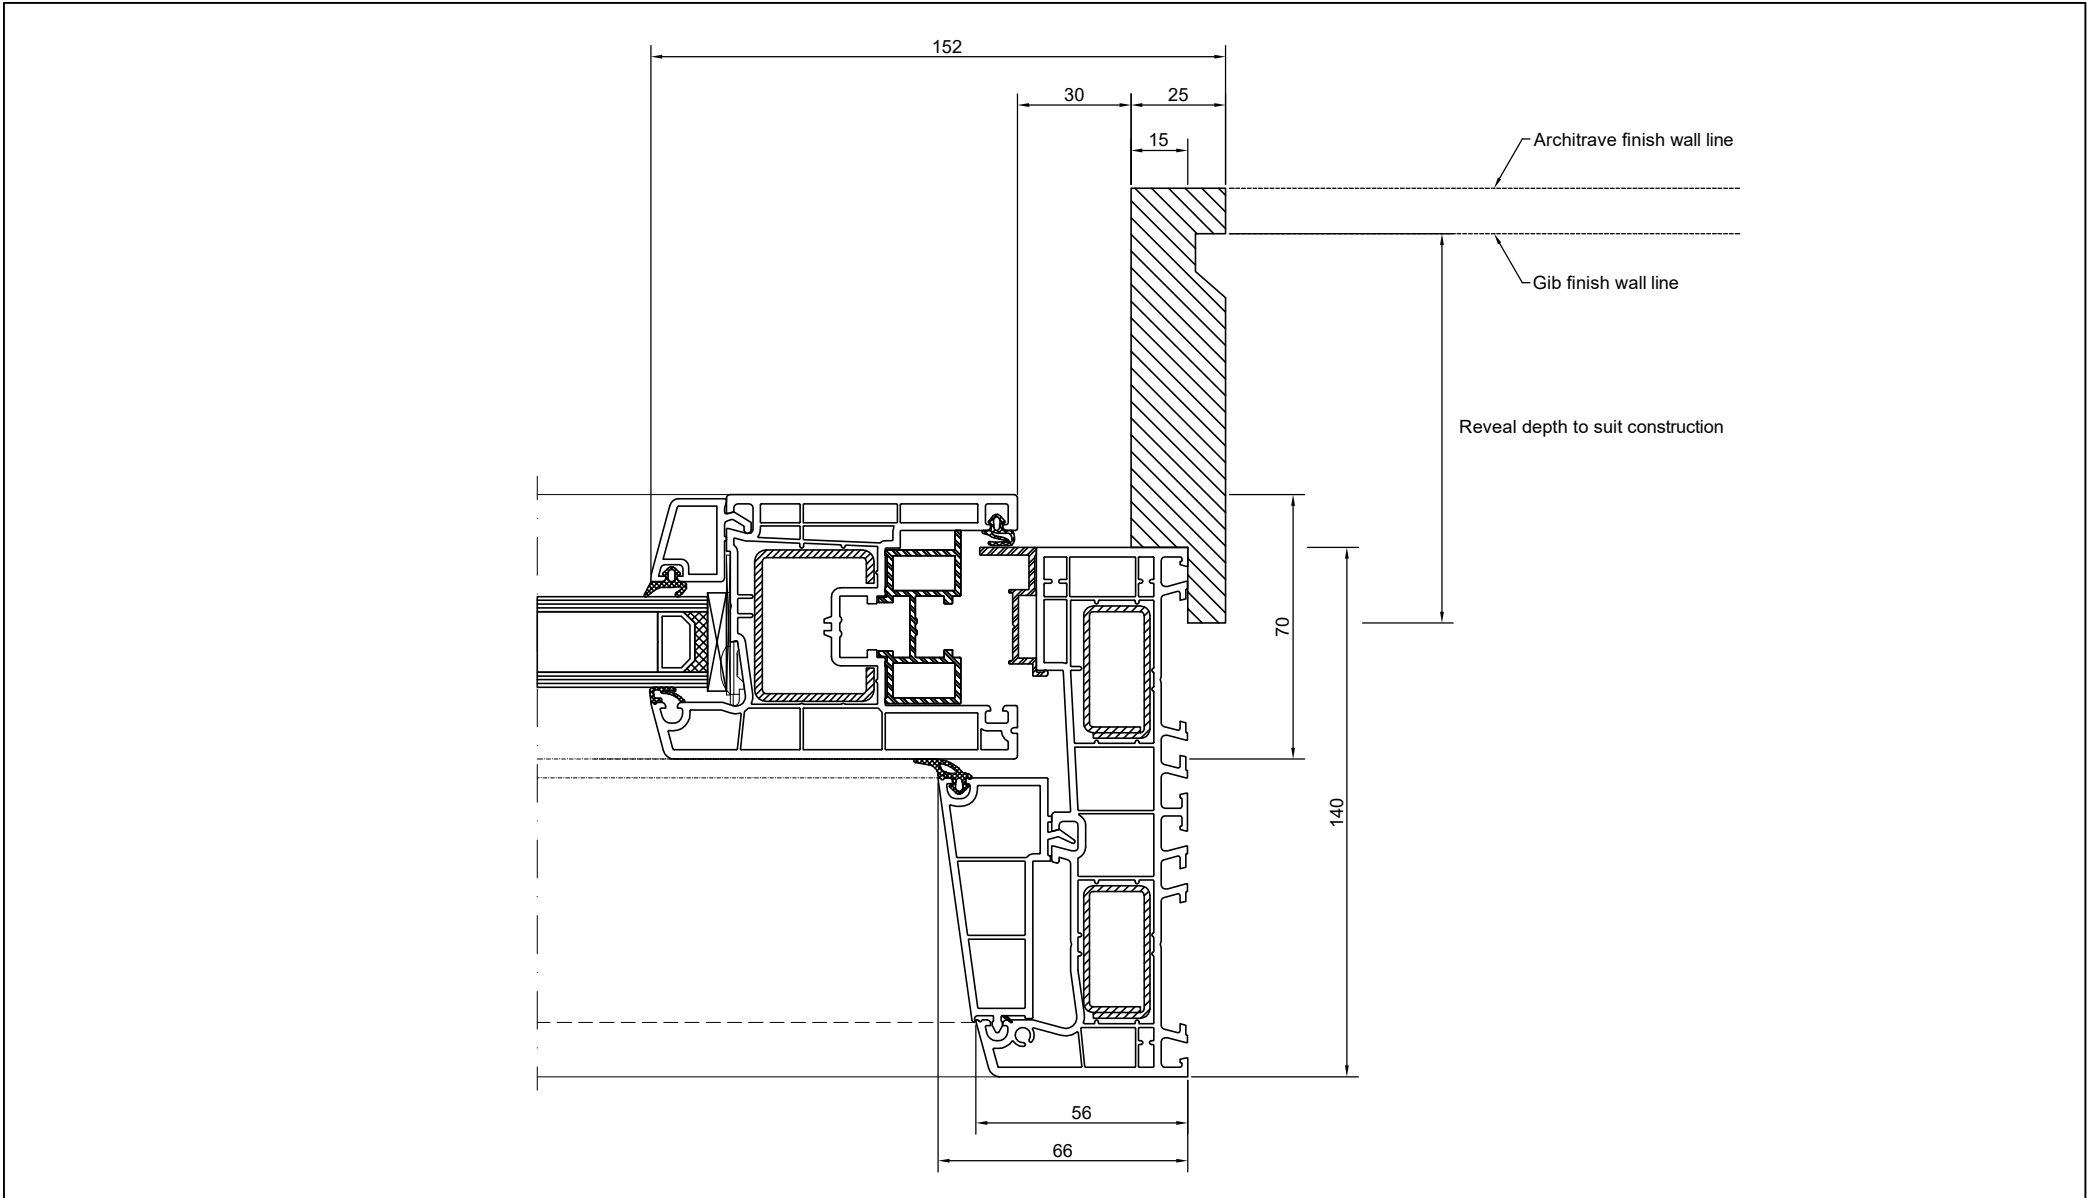

Smart Slider Head - Reveal Fix

Smart Slider Jamb - Reveal Fix

Smart Slider Sill - Reveal Fix

System: Aluplast Ideal 4000
 Cladding: X
 Version: 1.00, JAN19
 Scale: 1 : 2