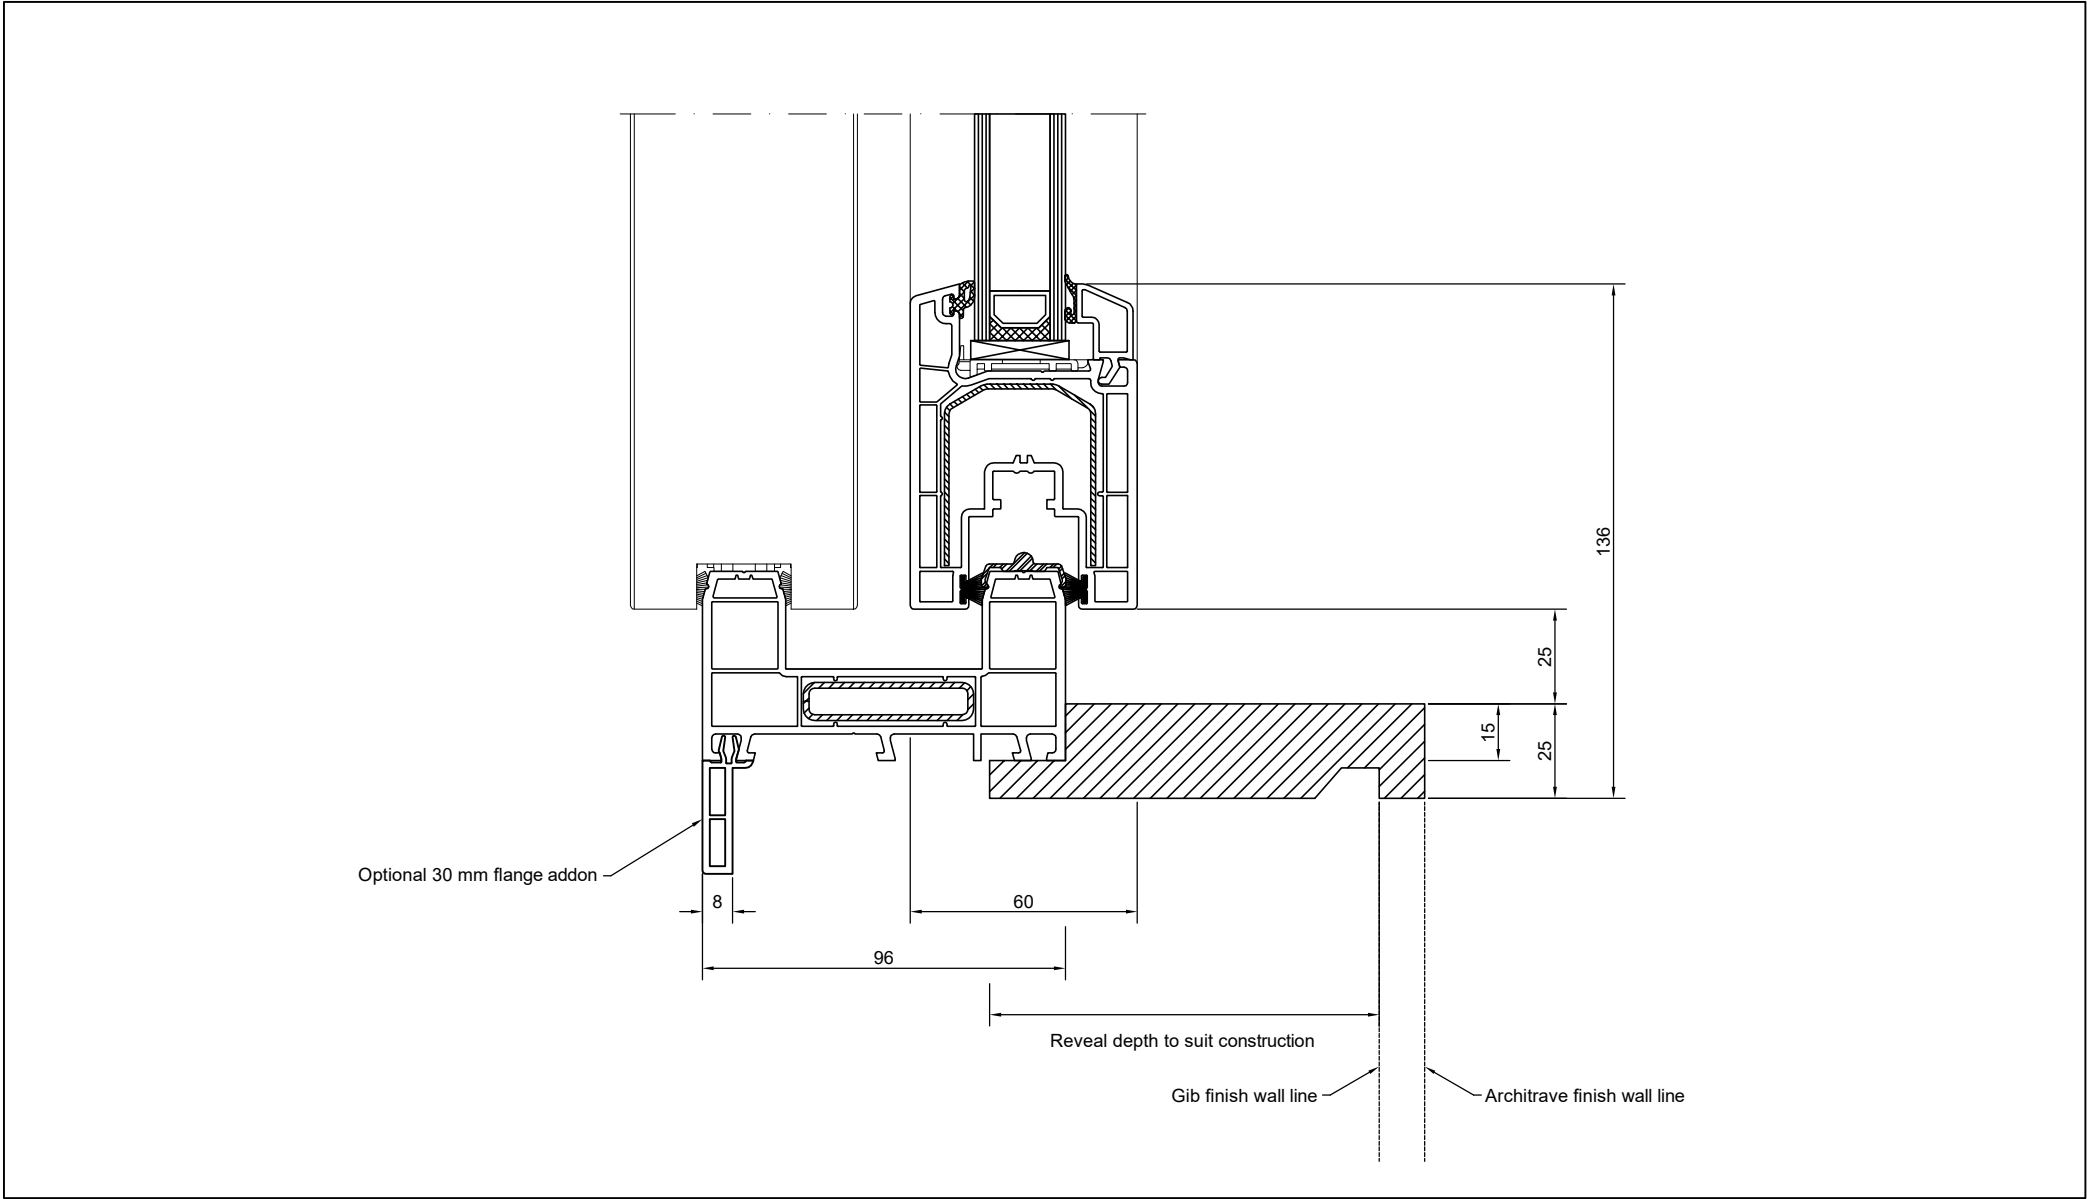

Multi-Slide Head - Reveal Fix

Multi-Slide Jamb - Reveal Fix

System: Aluplast Ideal 4000
 Cladding: X
 Version: 1.00, JAN19
 Scale: 1 : 2

DISCLAIMER: All details are for indicative purposes only. Installation methods should comply with manufacturers recommendations and relevant NZ Building Code regulations & Standards.
 CONFIDENTIALITY: No part of this publication may be reproduced or transmitted other than the intended use by NK Window Solutions Ltd unless expressly agreed by the author.

Multi-Slide Door Sill - Reveal Fix

Multi-Slide Window Sill - Reveal Fix

System: Aluplast Ideal 4000
 Cladding: X
 Version: 1.00, JAN19
 Scale: 1 : 2