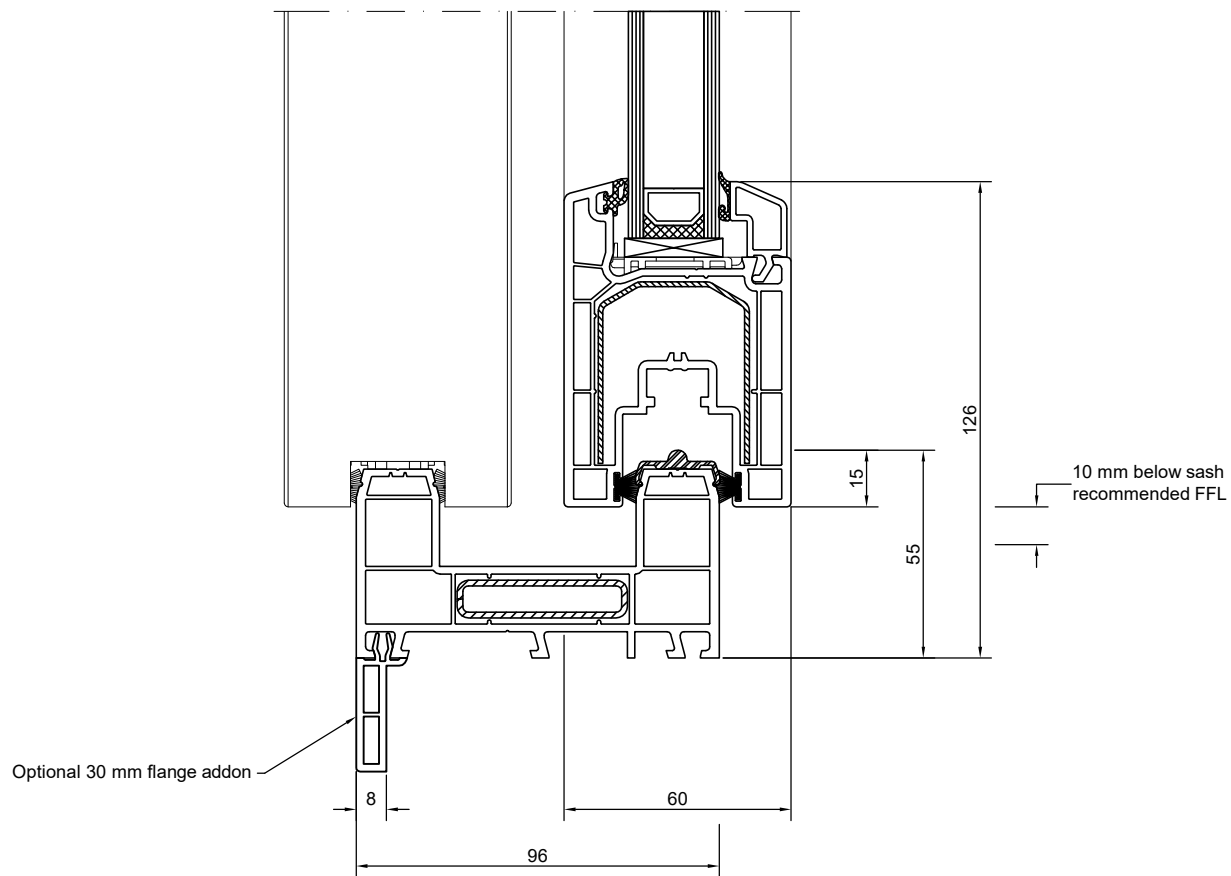

Multi-Slide Head - Reveal Fix

Multi-Slide Jamb - Reveal Fix

System: Aluplast Ideal 4000
 Cladding: X
 Version: 1.00, JAN19
 Scale: 1 : 2

DISCLAIMER: All details are for indicative purposes only. Installation methods should comply with manufacturers recommendations and relevant NZ Building Code regulations & Standards.
 CONFIDENTIALITY: No part of this publication may be reproduced or transmitted other than the intended use by NK Window Solutions Ltd unless expressly agreed by the author.

Multi-Slide Door Sill - Reveal Fix

Multi-Slide Window Sill - Reveal Fix

System: Aluplast Ideal 4000
 Cladding: X
 Version: 1.00, JAN19
 Scale: 1 : 2