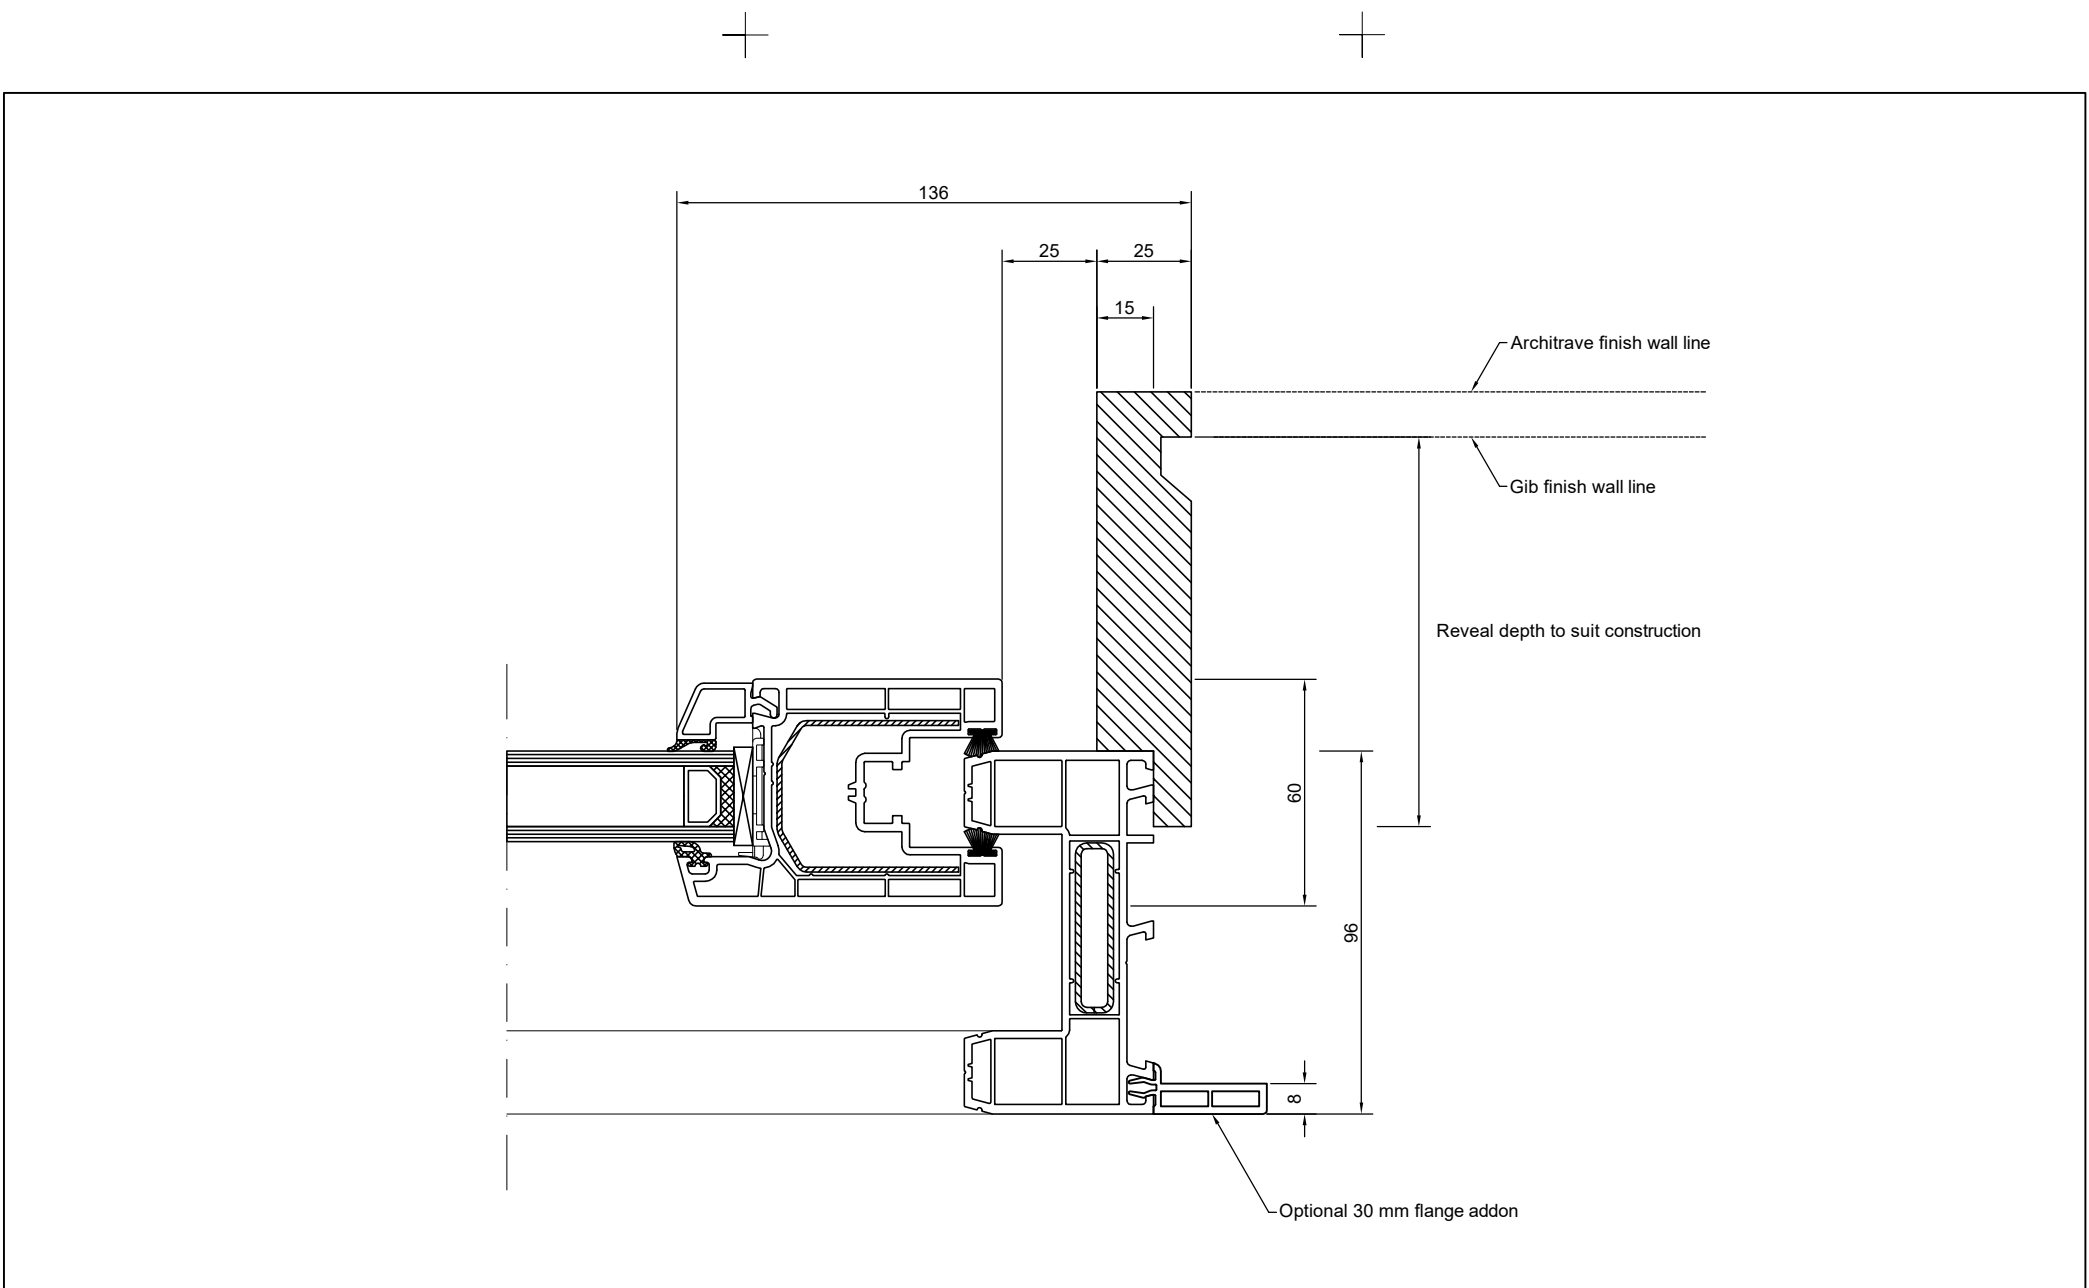

Multi-Slide Jamb - Reveal Fix

System: Aluplast Ideal 4000
Cladding: X
Version: 1.00, JAN19
Scale: 1 : 2