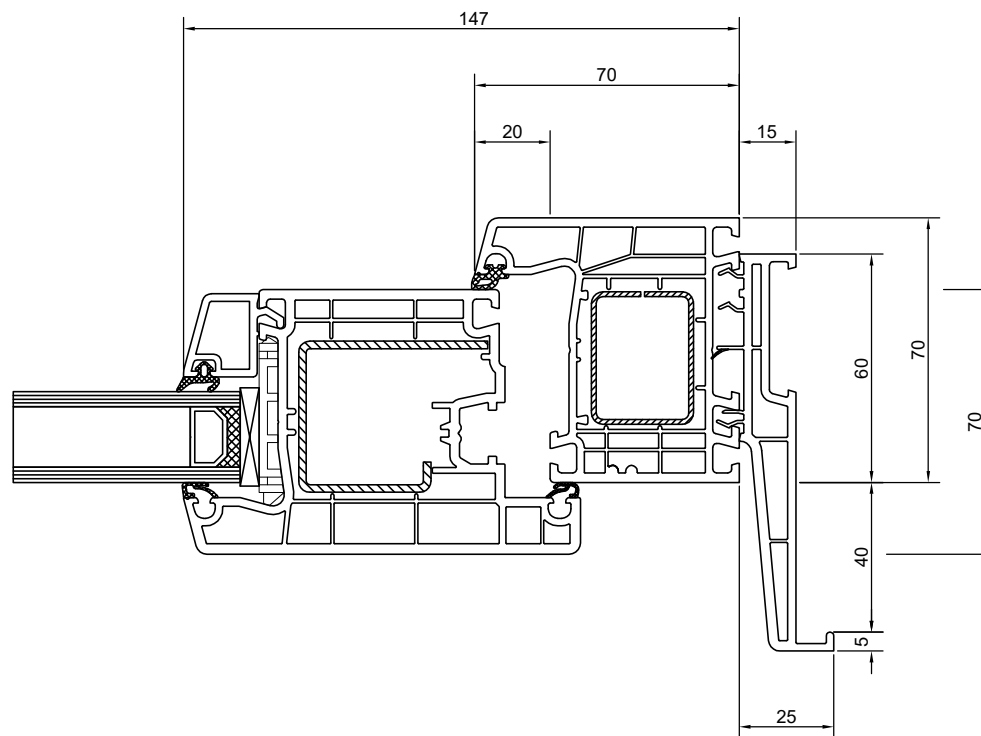

## Outward Opening Door Head - Direct Fix w/ 105 mm Sill

System: Aluplast Ideal 4000  
 Cladding: X  
 Version: 1.00, JAN19  
 Scale: 1 : 2

## Outward Opening Door Jamb - Direct Fix w/ 105 mm Sill

## Outward Opening Door 70 mm Sill - Direct Fix w/ 105 mm Sill