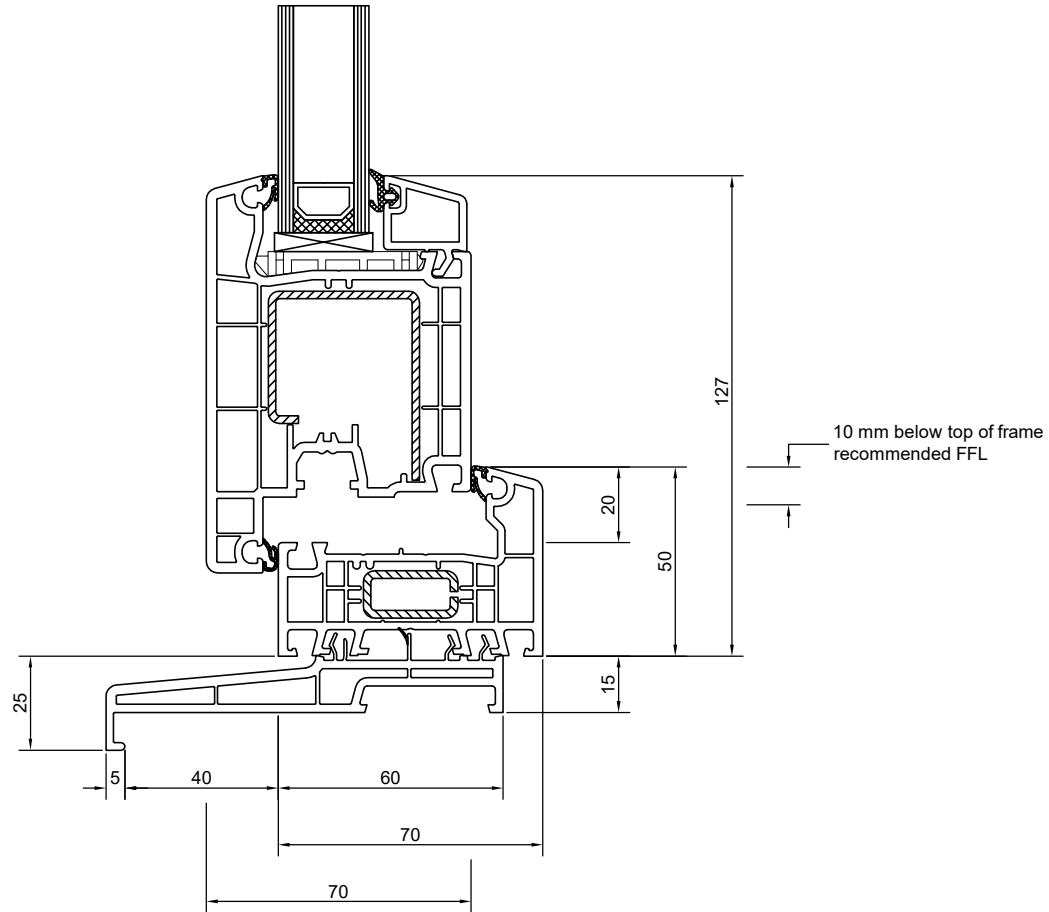

## Outward Opening Door Head - Direct Fix w/ 105 mm Sill

System: Aluplast Ideal 4000  
 Cladding: X  
 Version: 1.00, JAN19  
 Scale: 1 : 2

## Outward Opening Door Jamb - Direct Fix w/ 105 mm Sill

## Outward Opening Door 70 mm Sill - Direct Fix w/ 105 mm Sill