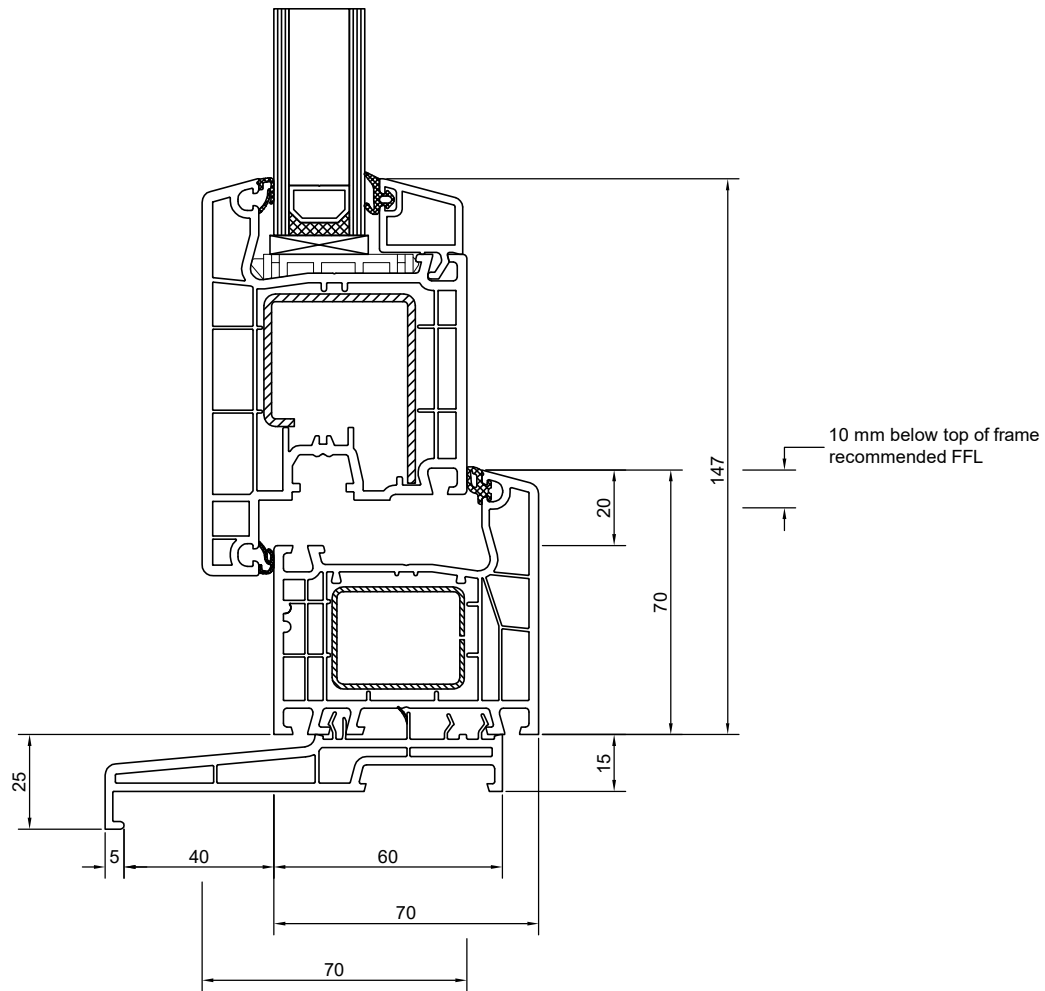

## Outward Opening Door Head - Direct Fix w/ 105 mm Sill

System: Aluplast Ideal 4000  
 Cladding: X  
 Version: 1.00, JAN19  
 Scale: 1 : 2

## Outward Opening Door Jamb - Direct Fix w/ 105 mm Sill

## Outward Opening Door 70 mm Sill - Direct Fix w/ 105 mm Sill