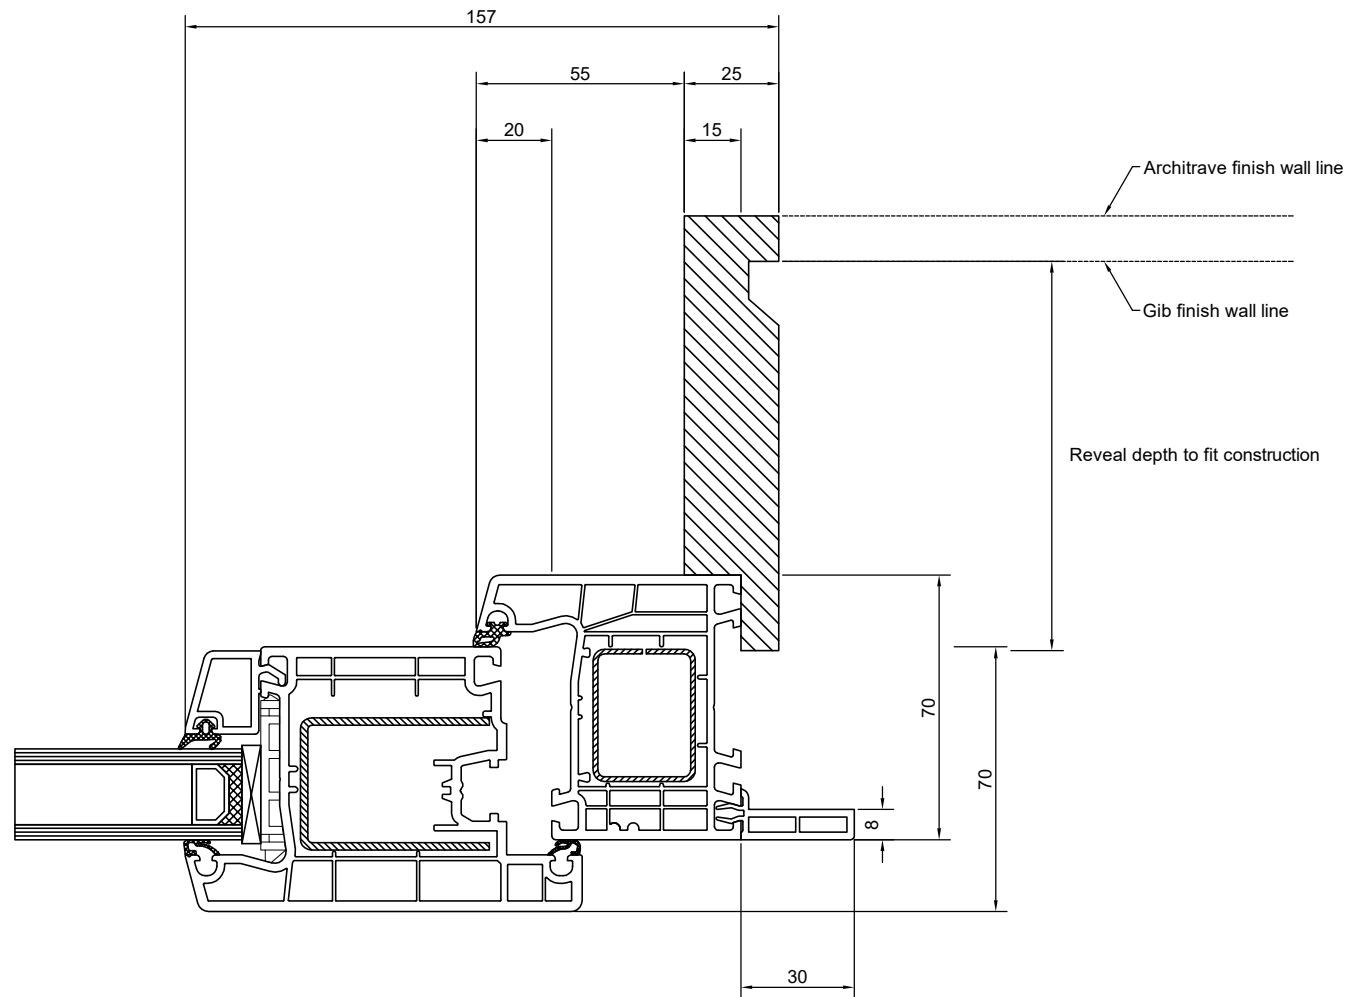

## Outwards Opening Bifold Head - Reveal Fix w/ Flange

## Outwards Opening Bifold Jamb - Reveal Fix w/ Flange

## Outwards Opening Bifold Sill - Reveal Fix w/ Flange

DISCLAIMER: All details are for indicative purposes only. Installation methods should comply with manufacturers recommendations and relevant NZ Building Code regulations & Standards.  
CONFIDENTIALITY: No part of this publication may be reproduced or transmitted other than the intended use by NK Window Solutions Ltd unless expressly agreed by the author.

System: Aluplast Ideal 4000  
Cladding: X  
Version: 1.00, FEB19  
Scale: 1 : 2