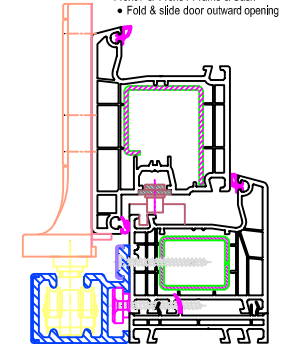

6005A-T6 & 140x31
• Fold & Slide outward opening sill

NK Window Solutions LTD

System	Version	DP
AluPlast Ideal 4000	060317-1	RH