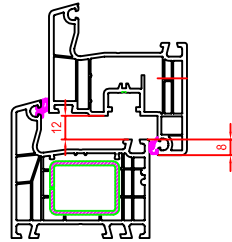

140x07 Frame & Timber reveal
• Doors
• Windows
• Fold & Slide
• Tilt & Slide