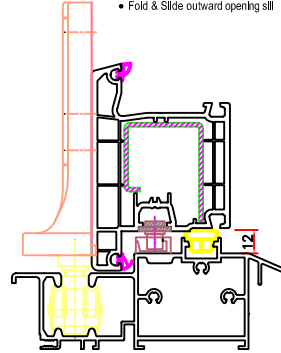

6005A-T6 & 140x31
• Fold & Slide outward opening sill

NK Window Solutions LTD

System	Version	DP
AluPlast Ideal 4000	060317-1	RH