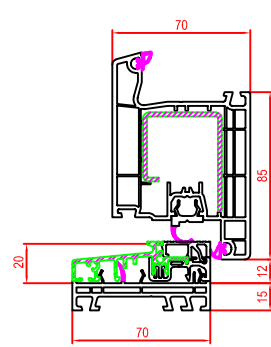

6005A-T6 & 140x31
• Fold & Slide outward opening sill

NK Window Solutions LTD

System	Version	DP
AluPlast Ideal 4000	060317-1	RH