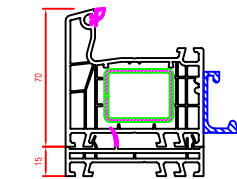

6005A-T6 & 140x31
• Fold & Slide outward opening sill

NK Window Solutions LTD

System	Version	DP
AluPlast Ideal 4000	060317-1	RH