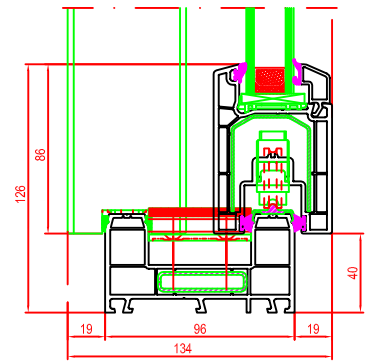

6005A-T6 & 140x31
• Fold & Slide outward opening sill

NK Window Solutions LTD

System	Version	DP
AluPlast Ideal 4000	060317-1	RH