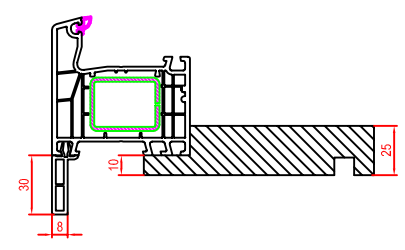

6005A-T6 & 140x31
• Fold & Slide outward opening sill

NK Window Solutions LTD

System	Version	DP
AluPlast Ideal 4000	060317-1	RH