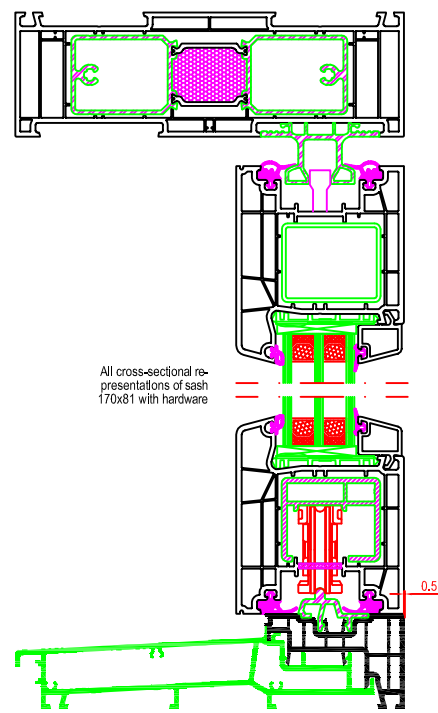

NK Window Solutions LTD

System	Version	DP
AluPlast Ideal 4000	060317-1	RH