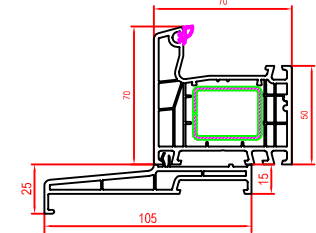

6005A-T6 & 140x31
• Fold & Slide outward opening sill

NK Window Solutions LTD

System	Version	DP
AluPlast Ideal 4000	060317-1	RH