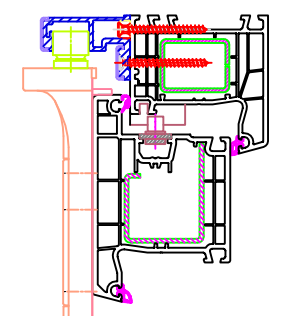

6005A-T6 & 140x31
• Fold & Slide outward opening sill

NK Window Solutions LTD

System	Version	DP
AluPlast Ideal 4000	060317-1	RH