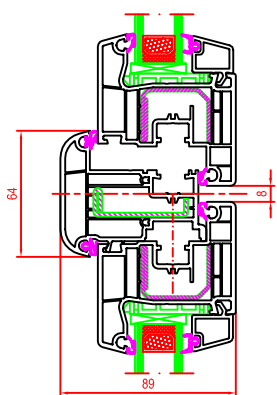

6005A-T6 & 140x31
• Fold & Slide outward opening sill

NK Window Solutions LTD

System	Version	DP
AluPlast Ideal 4000	060317-1	RH