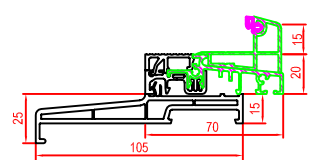

6005A-T6 & 140x31
• Fold & Slide outward opening sill

NK Window Solutions LTD

System	Version	DP
AluPlast Ideal 4000	060317-1	RH