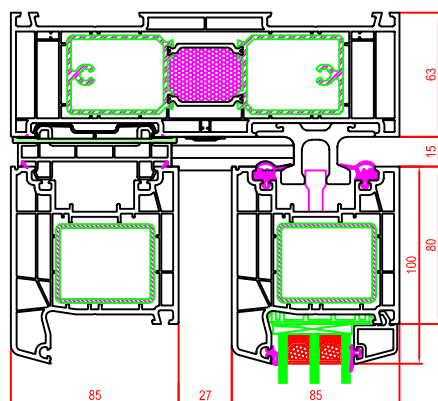

6005A-T6 & 140x31
• Fold & Slide outward opening sill

NK Window Solutions LTD

System	Version	DP
AluPlast Ideal 4000	060317-1	RH