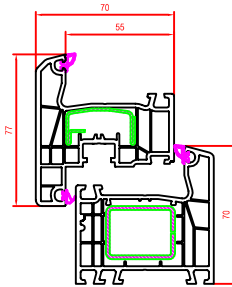

6005A-T6 & 140x31
• Fold & Slide outward opening sill

NK Window Solutions LTD

System	Version	DP
AluPlast Ideal 4000	060317-1	RH