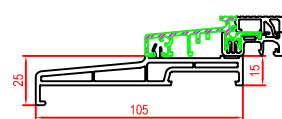

6005A-T6 & 140x31
• Fold & Slide outward opening sill

NK Window Solutions LTD

System	Version	DP
AluPlast Ideal 4000	060317-1	RH