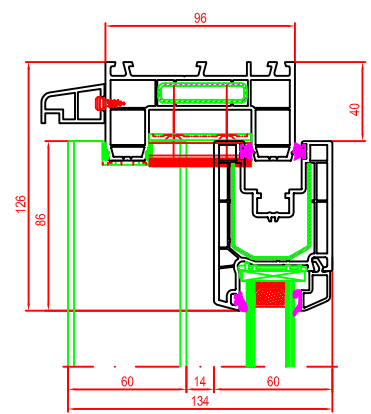

140x07 Frame & Timber reveal
• Doors
• Windows
• Fold & Slide
• Tilt & Slide