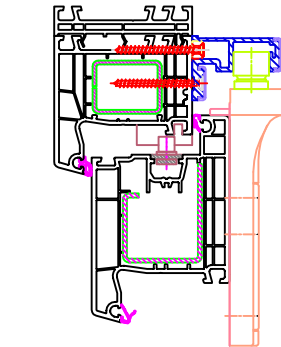

6005A-T6 & 140x31
• Fold & Slide outward opening sill

NK Window Solutions LTD

System	Version	DP
AluPlast Ideal 4000	060317-1	RH