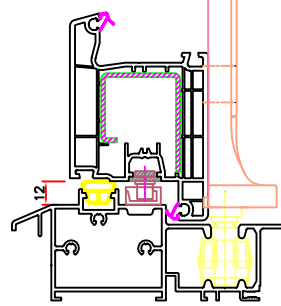

140x07 Frame & Timber reveal
• Doors
• Windows
• Fold & Slide
• Tilt & Slide