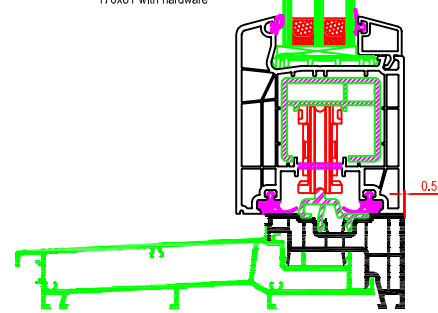

6005A-T6 & 140x31
• Fold & Slide outward opening sill

NK Window Solutions LTD

System	Version	DP
AluPlast Ideal 4000	060317-1	RH