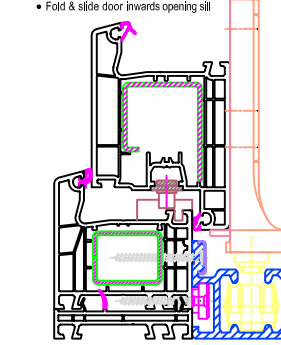

6005A-T6 & 140x31
• Fold & Slide outward opening sill

NK Window Solutions LTD

System	Version	DP
AluPlast Ideal 4000	060317-1	RH