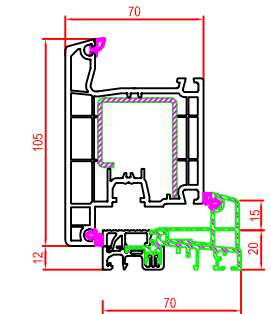

6005A-T6 & 140x31
• Fold & Slide outward opening sill

NK Window Solutions LTD

System	Version	DP
AluPlast Ideal 4000	060317-1	RH