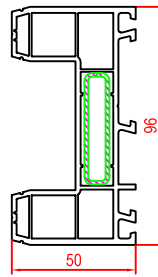

17x080 Lift & Slide
• Door frame