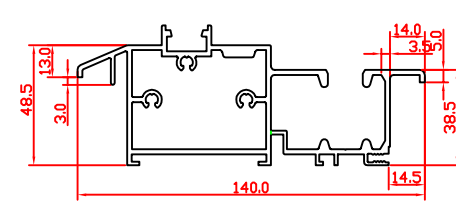

14x238 Exterior Sill
• Window & door frame 140x20
• Door sill low threshold inwards & outwards opening
• Multi Slide sill 10x097
• NOT Available in White!