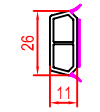

12x237 External Colonial Bar
• Door
• Window