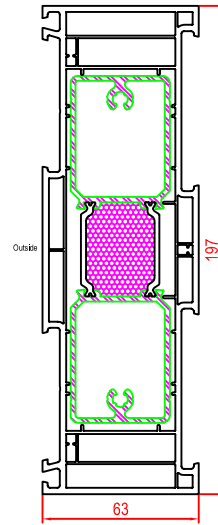

140x41 Transom
In combination with 140x20 frame
• Multi sash windows
• To separate glass, tongue and groove and uPVC panel
• Inwards opening door with fixed side panel

10x097 Multi Slide
• Door
• Window

17x080 Lift & Slide
• Door frame

27712x Lift & Slide door

140x37 Sash Window
• Window outward opening

140x69 Stip
• Window tilt & turn and turn
• French door inward and outward opening
• Entry door with double opening

100x92 Sash Multi Slide
• Door
• Window

10x097 Sill Multi Slide
• Door & window

10x098 Sill Multi Slide extension
• Door & window

140x20 Sash Window
• Window inward opening

19x219 Tongue & Groove board
• Door

170x81 Sash Lift & Slide
• Door

249060 Sill inward opening low threshold
• Door

140x30 Sash Door
• Door - inward opening
• Fold & Slide door - inward folding

12x237 External Colonial Bar
• Door
• Window

249059 & 249052 Sill outward opening low threshold
• Door

12x237 Flange
• In combination with 140x20 frame

12x248 Exterior Sill
• Window & door frame 140x20
• Door sill low threshold inwards & outwards opening
• Multi Slide sill 10x097

140x31 Sash Door
• Door - outward opening
• Fold & Slide door - outward folding

12x237 Self adhesive uPVC strip

14x238 Exterior Sill
• Window & door frame 140x20
• Door sill low threshold inwards & outwards opening
• Multi Slide sill 10x097
• NOT Available in White!

207124 Extension track in combination with 207125
• Multi slide door

207125 Sill aluminium low threshold
• Multi slide door

NK Window Solutions LTD		
System	Version	DP
AluPlast Ideal 4000	060317-1	RH