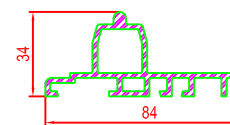

207124 Extension track in combination with 207125
• Multi slide door

207125 Sill aluminium low threshold
• Multi slide door