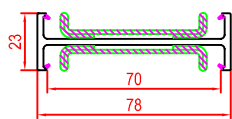

NK Window Solutions LTD		
System	Version	DP
AluPlast Ideal 4000	060317-1	RH