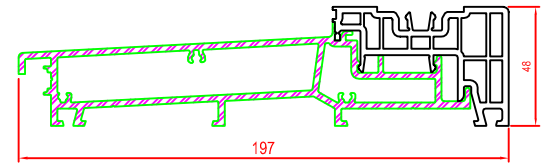

27712x Lift & Slide door