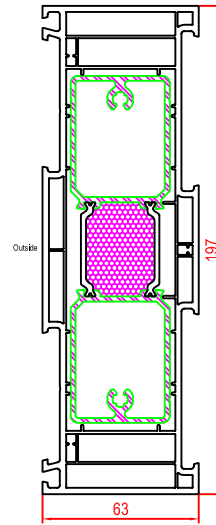

140x41 Transom
In combination with 140x20 frame
• Multi sash windows
• To separate glass, tongue and groove and uPVC panel
• Inwards opening door with fixed side panel

10x097 Multi Slide
• Door
• Window

17x080 Lift & Slide
• Door frame

27712x Lift & Slide door

140x37 Sash Window
• Window outward opening

140x69 Stip
• Window tilt & turn and turn
• French door inward and outward opening
• Entry door with double opening

100x92 Sash Multi Slide
• Door
• Window

10x097 Sill Multi Slide
• Door & window

10x098 Sill Multi Slide extension
• Door & window

140x20 Sash Window
• Window inward opening

19x219 Tongue & Groove board
• Door

170x81 Sash Lift & Slide
• Door

249060 Sill inward opening low threshold
• Door

140x30 Sash Door
• Door - inward opening
• Fold & Slide door - inward folding

12x237 External Colonial Bar
• Door
• Window

249059 & 249052 Sill outward opening low threshold
• Door

12x237 Flange
• In combination with 140x20 frame

12x248 Exterior Sill
• Window & door frame 140x20
• Door sill low threshold inwards & outwards opening
• Multi Slide sill 10x097

140x31 Sash Door
• Door - outward opening
• Fold & Slide door - outward folding

12x237 Self adhesive uPVC strip

14x238 Exterior Sill
• Window & door frame 140x20
• Door sill low threshold inwards & outwards opening
• Multi Slide sill 10x097
• NOT Available in White!

207124 Extension track in combination with 207125
• Multi slide door

207125 Sill aluminium low threshold
• Multi slide door

NK Window Solutions LTD		
System	Version	DP
AluPlast Ideal 4000	060317-1	RH