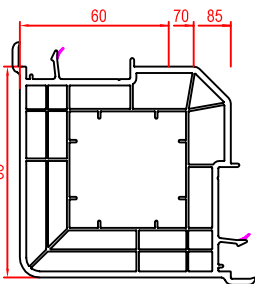

14x238 Exterior Sill
• Window & door frame 140x20
• Door sill low threshold inwards & outwards opening
• Multi Slide sill 10x097
• NOT Available in White!