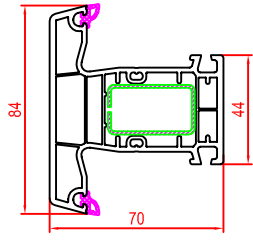

140x41 Transom
In combination with 140x20 frame
• Multi sash windows
• To separate glass, tongue and groove and uPVC panel
• Inwards opening door with fixed side panel

10x097 Multi Slide
• Door
• Window