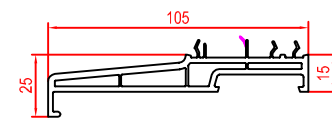

12x248 Exterior Sill
• Window & door frame 140x20
• Door sill low threshold inwards & outwards opening
• Multi Slide sill 10x097