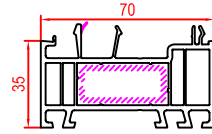

12x237 Flange
• In combination with 140x20 frame