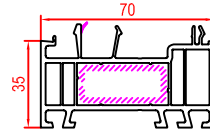

12x237 Flange
• In combination with 140x20 frame