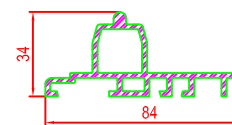

207124 Extension track in combination with 207125
• Multi slide door

207125 Sill aluminium low threshold
• Multi slide door