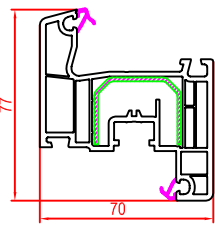

140x20 Sash Window
• Window inward opening