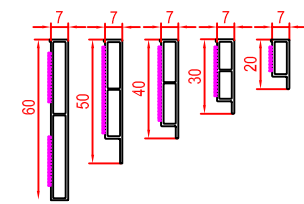

12x237 Self adhesive uPVC strip