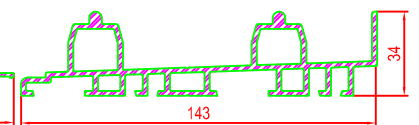

NK Window Solutions LTD		
System	Version	DP
AluPlast Ideal 4000	060317-1	RH