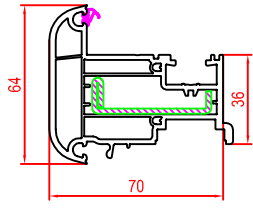

140x69 Stip
• Window tilt & turn and turn
• French door inward and outward opening
• Entry door with double opening