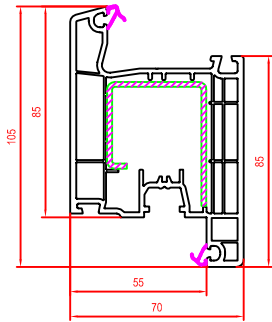

249060 Sill inward opening low threshold
• Door

140x30 Sash Door
• Door - inward opening
• Fold & Slide door - inward folding