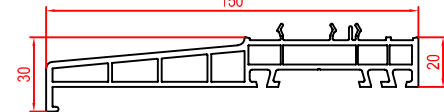

14x238 Exterior Sill
• Window & door frame 140x20
• Door sill low threshold inwards & outwards opening
• Multi Slide sill 10x097
• NOT Available in White!