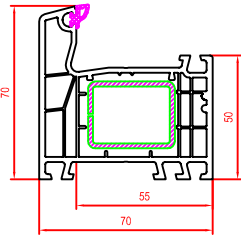

140x41 Transom
In combination with 140x20 frame
• Multi sash windows
• To separate glass, tongue and groove and uPVC panel
• Inwards opening door with fixed side panel

10x097 Multi Slide
• Door
• Window

17x080 Lift & Slide
• Door frame

27712x Lift & Slide door

140x37 Sash Window
• Window outward opening

140x69 Stip
• Window tilt & turn and turn
• French door inward and outward opening
• Entry door with double opening

100x92 Sash Multi Slide
• Door
• Window

10x097 Sill Multi Slide
• Door & window

10x098 Sill Multi Slide extension
• Door & window

140x20 Sash Window
• Window inward opening

19x219 Tongue & Groove board
• Door

170x81 Sash Lift & Slide
• Door

249060 Sill inward opening low threshold
• Door

140x30 Sash Door
• Door - inward opening
• Fold & Slide door - inward folding

12x237 External Colonial Bar
• Door
• Window

249059 & 249052 Sill outward opening low threshold
• Door

12x237 Flange
• In combination with 140x20 frame

12x248 Exterior Sill
• Window & door frame 140x20
• Door sill low threshold inwards & outwards opening
• Multi Slide sill 10x097

140x31 Sash Door
• Door - outward opening
• Fold & Slide door - outward folding

12x237 Self adhesive uPVC strip

14x238 Exterior Sill
• Window & door frame 140x20
• Door sill low threshold inwards & outwards opening
• Multi Slide sill 10x097
• NOT Available in White!

207124 Extension track in combination with 207125
• Multi slide door

207125 Sill aluminium low threshold
• Multi slide door

NK Window Solutions LTD		
System	Version	DP
AluPlast Ideal 4000	060317-1	RH