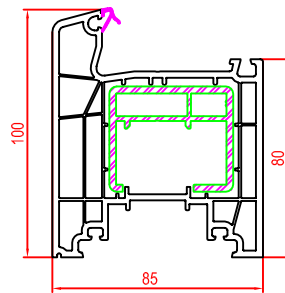

170x81 Sash Lift & Slide
• Door