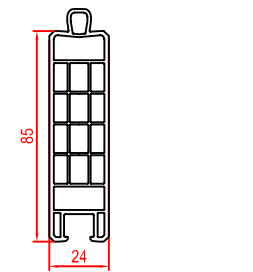

19x219 Tongue & Groove board
• Door