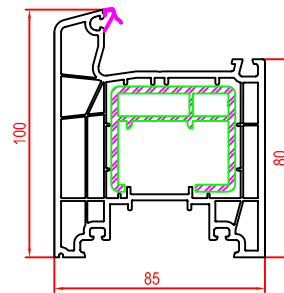

170x81 Sash Lift & Slide
• Door