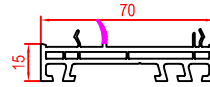

12x237 External Colonial Bar
• Door
• Window