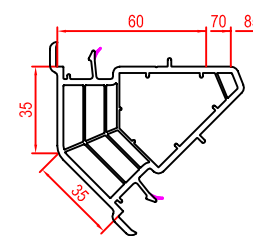

14x238 Exterior Sill
• Window & door frame 140x20
• Door sill low threshold inwards & outwards opening
• Multi Slide sill 10x097
• NOT Available in White!