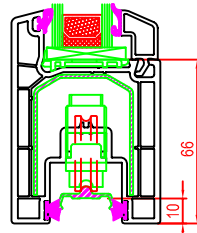

100x92 Sash Multi Slide
• Door
• Window