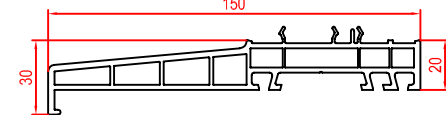

14x238 Exterior Sill
• Window & door frame 140x20
• Door sill low threshold inwards & outwards opening
• Multi Slide sill 10x097
• NOT Available in White!