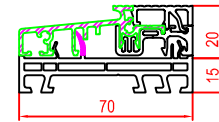

249060 Sill inward opening low threshold
• Door