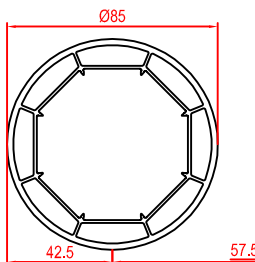

NK Window Solutions LTD		
System	Version	DP
AluPlast Ideal 4000	060317-1	RH