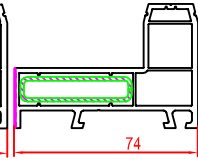

140x41 Transom
In combination with 140x20 frame
• Multi sash windows
• To separate glass, tongue and groove and uPVC panel
• Inwards opening door with fixed side panel

10x097 Multi Slide
• Door
• Window

17x080 Lift & Slide
• Door frame

27712x Lift & Slide door

140x37 Sash Window
• Window outward opening

140x69 Stip
• Window tilt & turn and turn
• French door inward and outward opening
• Entry door with double opening

100x92 Sash Multi Slide
• Door
• Window

10x097 Sill Multi Slide
• Door & window

10x098 Sill Multi Slide extension
• Door & window

140x20 Sash Window
• Window inward opening

19x219 Tongue & Groove board
• Door

170x81 Sash Lift & Slide
• Door

249060 Sill inward opening low threshold
• Door

140x30 Sash Door
• Door - inward opening
• Fold & Slide door - inward folding

12x237 External Colonial Bar
• Door
• Window

249059 & 249052 Sill outward opening low threshold
• Door

12x237 Flange
• In combination with 140x20 frame

12x248 Exterior Sill
• Window & door frame 140x20
• Door sill low threshold inwards & outwards opening
• Multi Slide sill 10x097

140x31 Sash Door
• Door - outward opening
• Fold & Slide door - outward folding

12x237 Self adhesive uPVC strip

14x238 Exterior Sill
• Window & door frame 140x20
• Door sill low threshold inwards & outwards opening
• Multi Slide sill 10x097
• NOT Available in White!

207124 Extension track in combination with 207125
• Multi slide door

207125 Sill aluminium low threshold
• Multi slide door

NK Window Solutions LTD		
System	Version	DP
AluPlast Ideal 4000	060317-1	RH