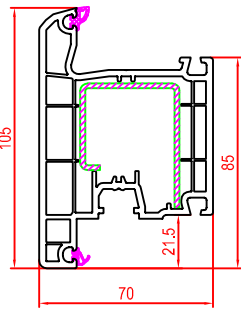

140x31 Sash Door
• Door - outward opening
• Fold & Slide door - outward folding