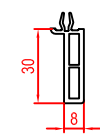

12x237 Flange
• In combination with 140x20 frame