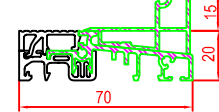

249059 & 249052 Sill outward opening low threshold
• Door