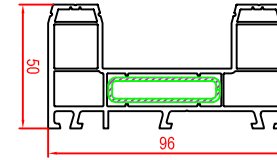

10x097 Sill Multi Slide
• Door & window

10x098 Sill Multi Slide extension
• Door & window