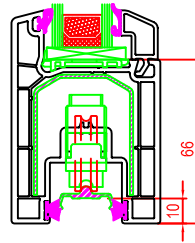

100x92 Sash Multi Slide
• Door
• Window