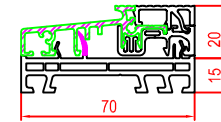

249060 Sill inward opening low threshold
• Door