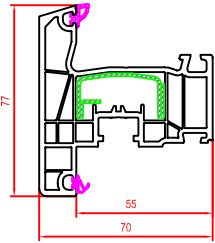

140x37 Sash Window
• Window outward opening