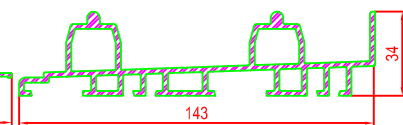

NK Window Solutions LTD		
System	Version	DP
AluPlast Ideal 4000	060317-1	RH