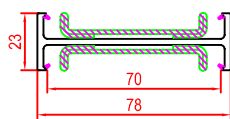

NK Window Solutions LTD		
System	Version	DP
AluPlast Ideal 4000	060317-1	RH