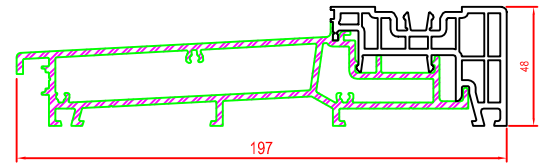

27712x Lift & Slide door