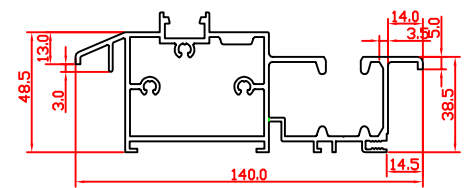

14x238 Exterior Sill
• Window & door frame 140x20
• Door sill low threshold inwards & outwards opening
• Multi Slide sill 10x097
• NOT Available in White!