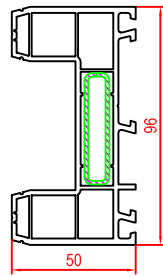

17x080 Lift & Slide
• Door frame