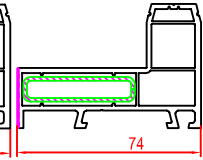

140x41 Transom
In combination with 140x20 frame
• Multi sash windows
• To separate glass, tongue and groove and uPVC panel
• Inwards opening door with fixed side panel

10x097 Multi Slide
• Door
• Window

17x080 Lift & Slide
• Door frame

27712x Lift & Slide door

140x37 Sash Window
• Window outward opening

140x69 Stip
• Window tilt & turn and turn
• French door inward and outward opening
• Entry door with double opening

100x92 Sash Multi Slide
• Door
• Window

10x097 Sill Multi Slide
• Door & window

10x098 Sill Multi Slide extension
• Door & window

140x20 Sash Window
• Window inward opening

19x219 Tongue & Groove board
• Door

170x81 Sash Lift & Slide
• Door

249060 Sill inward opening low threshold
• Door

140x30 Sash Door
• Door - inward opening
• Fold & Slide door - inward folding

12x237 External Colonial Bar
• Door
• Window

249059 & 249052 Sill outward opening low threshold
• Door

12x237 Flange
• In combination with 140x20 frame

12x248 Exterior Sill
• Window & door frame 140x20
• Door sill low threshold inwards & outwards opening
• Multi Slide sill 10x097

140x31 Sash Door
• Door - outward opening
• Fold & Slide door - outward folding

12x237 Self adhesive uPVC strip

14x238 Exterior Sill
• Window & door frame 140x20
• Door sill low threshold inwards & outwards opening
• Multi Slide sill 10x097
• NOT Available in White!

207124 Extension track in combination with 207125
• Multi slide door

207125 Sill aluminium low threshold
• Multi slide door

NK Window Solutions LTD		
System	Version	DP
AluPlast Ideal 4000	060317-1	RH