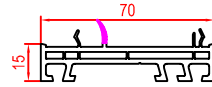

12x237 External Colonial Bar
• Door
• Window