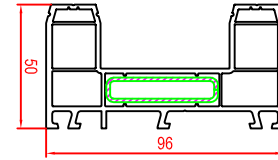

10x097 Sill Multi Slide
• Door & window

10x098 Sill Multi Slide extension
• Door & window