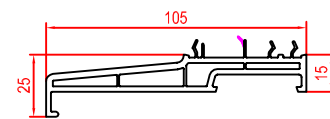

12x248 Exterior Sill
• Window & door frame 140x20
• Door sill low threshold inwards & outwards opening
• Multi Slide sill 10x097