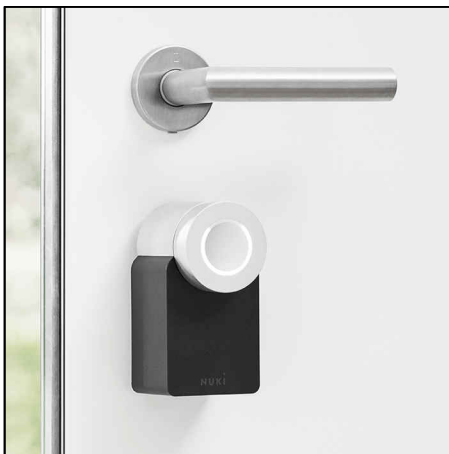

Whether it is for your family home, holiday house, apartment building or Airbnb room there are smart and reliable electronic access systems available for your inwards opening uPVC doors.

No need to find keys in the dark, retrieve keys from tenants or rely on Airbnb visitors to remember to hide the key under the paua shell next to the gnome.

Nuki Smart Lock with Nuki Bridge

The Nuki system has the capability (as standard) to work over the internet and therefore offers remote access control and monitoring. Proximity access is done via Bluetooth.